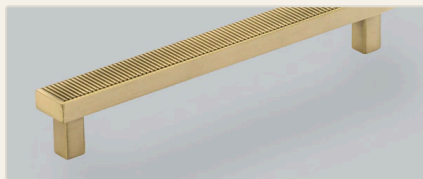

18MM MDF CORE · SMOOTH MATT PAINTED

HIGH-GLOSS

Strada Gloss

J PULL · 22MM CORE · 6 STOCK COLOURS

Door Colours & *Handles*

CHOOSE YOUR LOOK

POPULAR DOOR COLOURS — AVAILABLE FROM STOCK

Painted-to-order in any RAL or Farrow & Ball colour. Hand-finished matt lacquer with no visible brush strokes — available across all Shaker and Contemporary door styles.

HANDLES & HARDWARE

MODERN · VERSATILE Barrington Ribbed

Features a striking ribbed texture for a unique aesthetic.
Available in multiple finishes:
Dimensions: 160 & 320mm hole centres, perfect for a variety of applications.

- BRUSHED SATIN BRASS
- DARK BRUSHED BRASS
- MATT BLACK
- POLISHED NICKEL
- DULL NICKEL.

CONTEMPORARY Edison Profile Handle

Clean, elegant and distinctive. This pull collection promises to add a soft, sleek accent to your modern interior. With its elegantly tapered edges, this design is beautifully balanced and works seamlessly on both slab and shaker style doors.